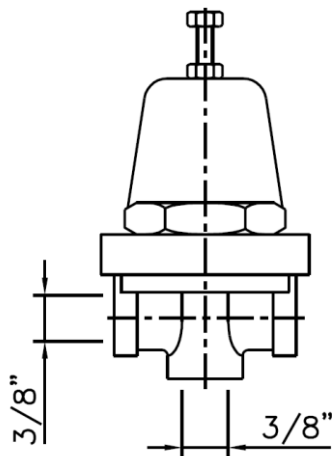

FRM-2 Regulators R11

Type	Description	Material	DN	Art. No
FRM-2	2,1-3,4 bar, set pressure 2,2 bar	BRONZE		1000284
FRM-2	2,8-5,5 bar, set pressure 5,2 bar	BRONZE		600060265
FRM-2	13,8-27,6 bar, set pressure 17 bar	BRONZE		1000298