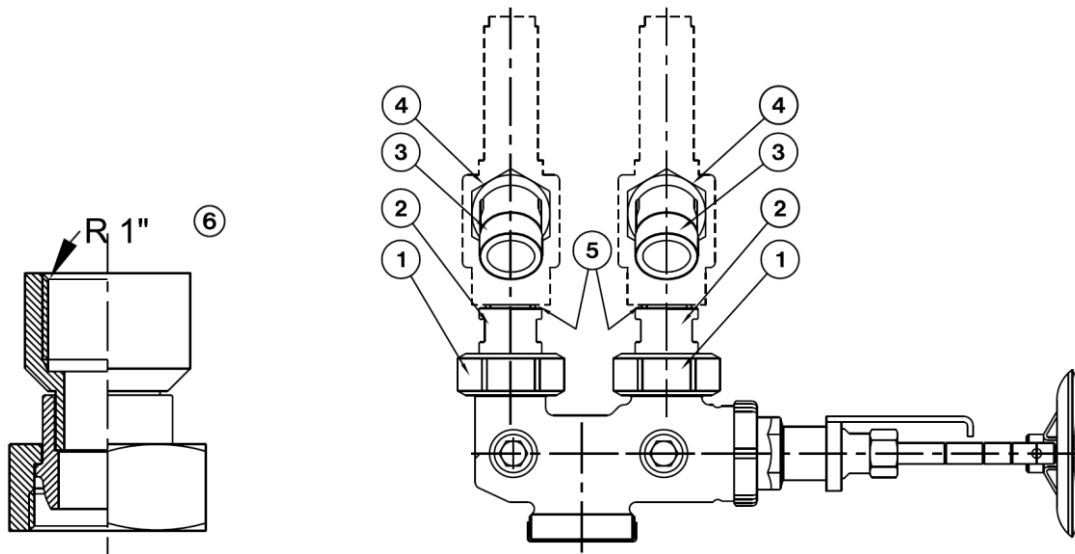

Type	Description	Material	DN	Art. No
CSC	SOLDERING SLEEVE	BRONZE	DN50	1000349
CSC	UNION NUT	BRONZE	DN50	1000346
CSC	SOLDERING NIPPLE	BRONZE	DN50	1000351
CSC	BLIND NUT	BRONZE	DN50	600011176

Type	Description	Material	DN	Art. No
CSC	SOLDERING SLEEVE	BRONZE	DN10/DN6	1000376
CSC	SOLDERING SLEEVE	BRONZE	DN20/DN10	1000377
CSC	SOLDERING SLEEVE	BRONZE	DN32/DN20	1000160
CSC	SOLDERING SLEEVE	BRONZE	DN25/DN32	600057897

Type	Description	Material	DN	Art. No
CSC	SOLDERING NIPPLE	BRONZE	DN20/DN10	1000375
CSC	SOLDERING NIPPLE	BRONZE	DN25/DN32	600057898

Type	Description	Material	DN	Art. No
CSC	SOLDERING SLEEVE PIPE Ø=15.0MM	BRONZE	DN15	1000241
CSC	SOLDERING SLEEVE PIPE Ø=28.0MM	BRONZE	DN25	1000242
CSC	SOLDERING SLEEVE PIPE Ø=54.0MM	BRONZE	DN50	600053474
CSC	SOLDERING SLEEVE PIPE Ø=70.0MM	BRONZE	DN65	1000283

Number	Description	Material	DN	Art. No
1	UNION NUT	BRONZE	20	1000360
2	SLEEVE R 1/2"	BRONZE	20	1000161
3	ELBOW 45° 1"	BRONZE	1"	600010862
4	NUT 1"	BRONZE	1"	1000165
5	COPPER GASKET 1/2"	COPPER	1/2"	600002923
6	COUPLING R 1"	BRONZE	20	1000252
3	ELBOW 45° 1 1/4"	BRONZE	1 1/4"	600010894
4	NUT 1 1/4"	BRONZE	1 1/4"	600010898
5	COPPER GASKET 1"	COPPER	1"	1000155